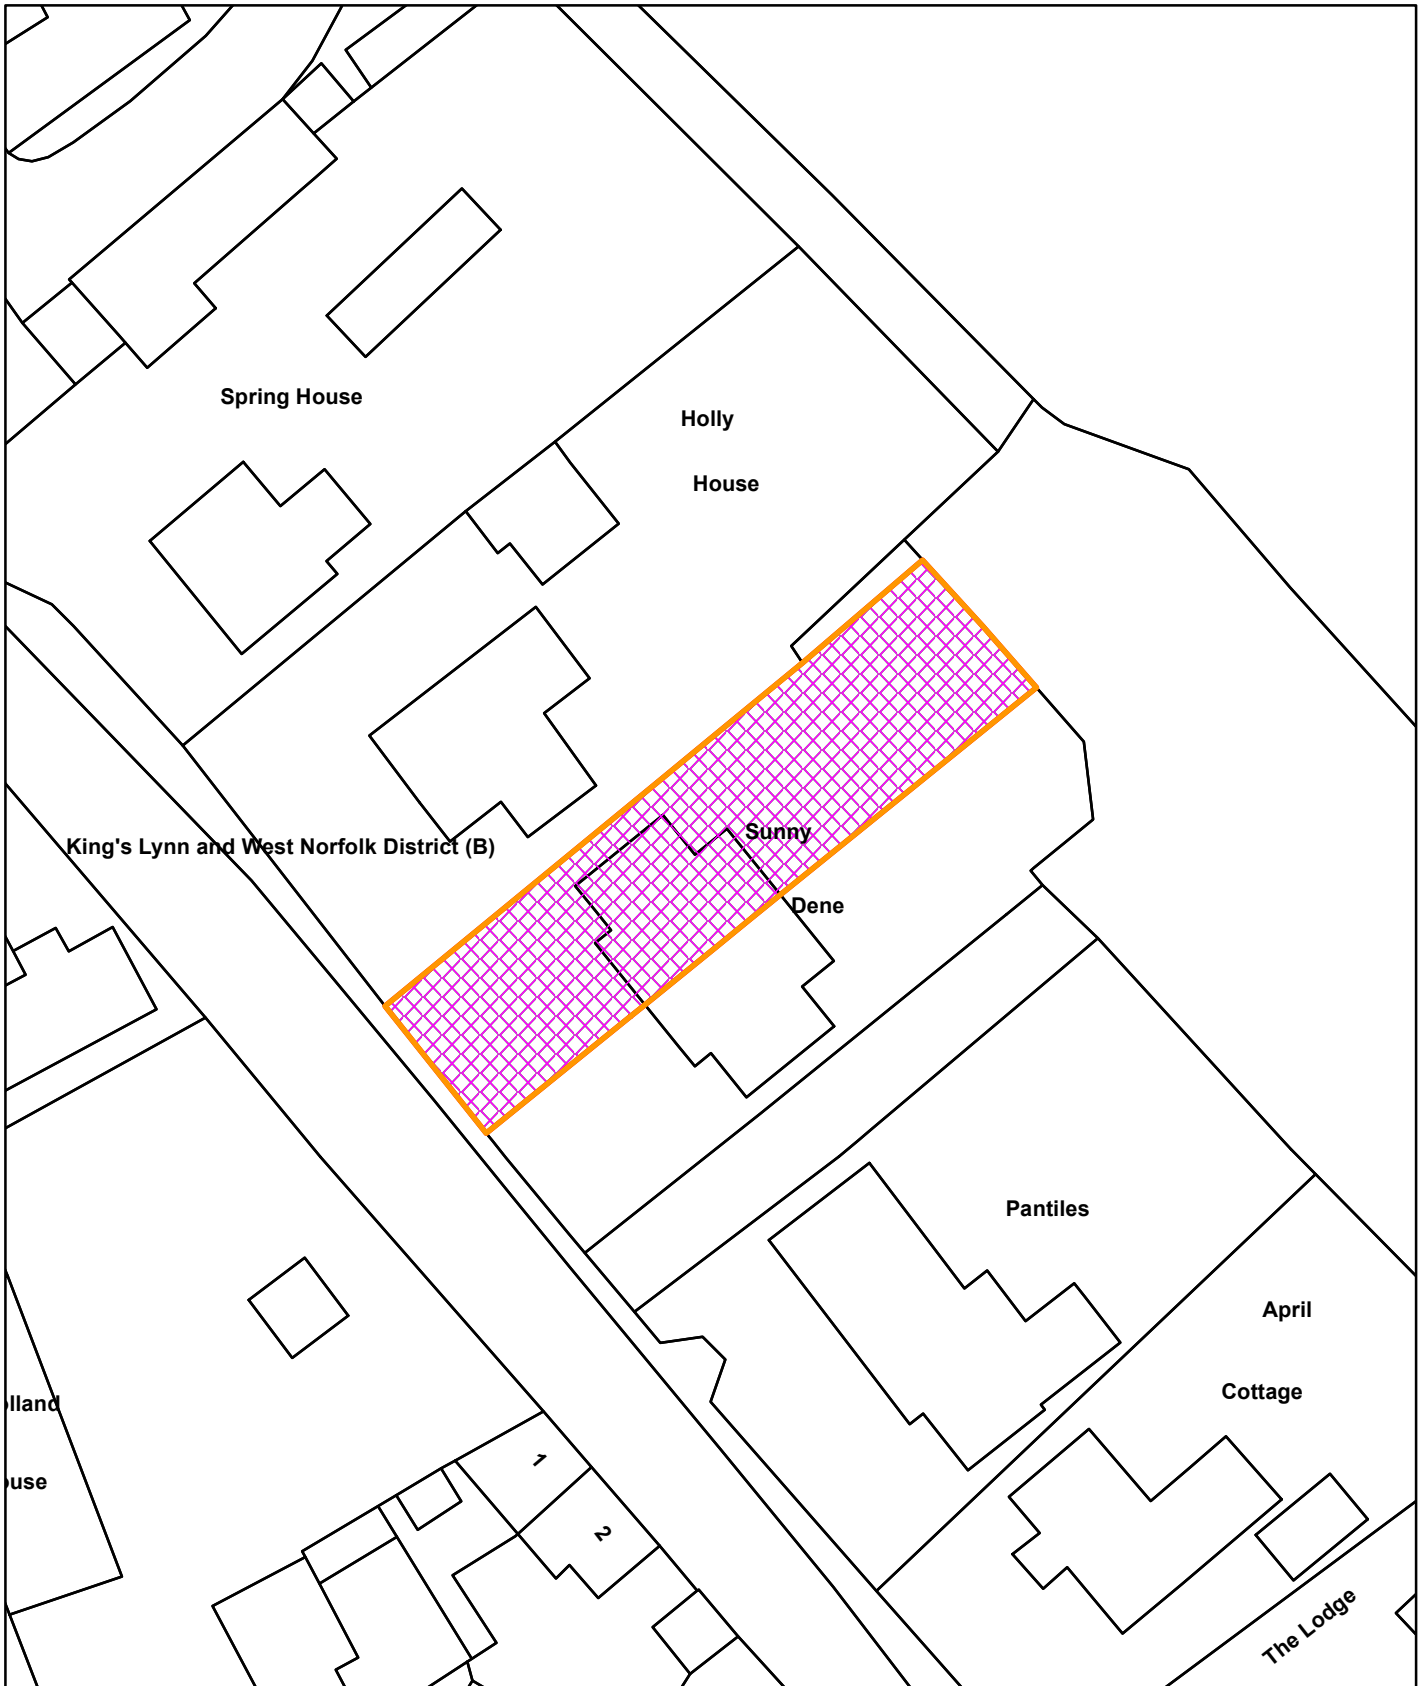

22/00793/F

Sunnydene Well Street Docking PE31 8LQ

© Crown copyright and database rights 2022  
Ordnance Survey 100024314

23/08/2022